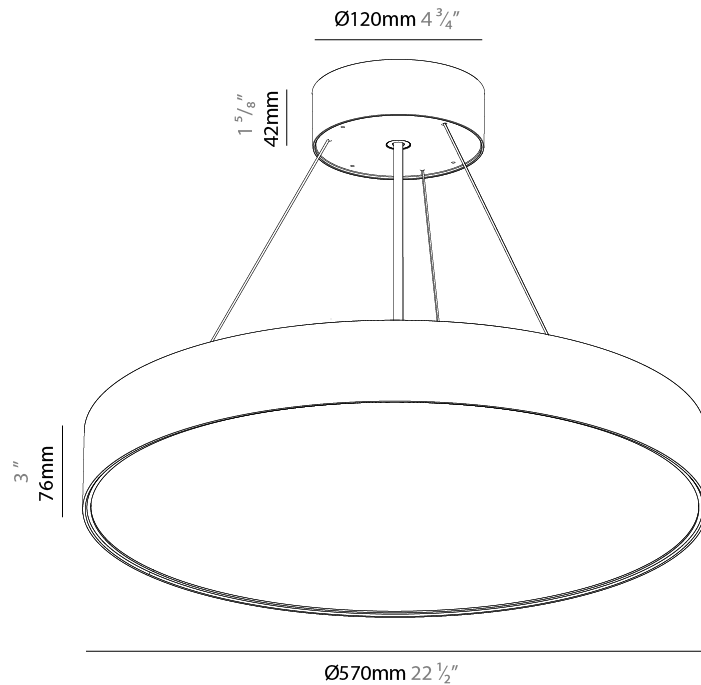

1. To build a product code in our configurator select the specify button on the base model # product page
2. To build a manual product code on this datasheet choose from the options listed below in blue font and add the suffix to the base model #

GENERAL

Series: Sign EVO
Partner: Prolicht
Division: Architectural
Installation: Suspension
Product Type: Pendant
Mounting Location: Ceiling
Light Distribution: Direct

PHYSICAL

Shape: Round
Diameter (mm): 570
Diameter (in): 22 7/16
Height (mm): 82
Height (in): 3 1/4
Weight (kg): 6.5
Diffuser: PMMA - Opal / Microprism / Clear Microprism
Fixture Finish: SSR / BKV / CWI / CRY / HAB / UFT / ITA / RUA / FTG / MYG / LOD / PUS / FRO / FUP / KIA / POP / BLS / SPG / MEY / GOH / CHC / COM / ABZ / JAG / OBR / MOS / ROR
Fixture Material: PMMA / Extruded Aluminum / Steel
Cable Details: 2000mm or 6000mm Transparent Cable

ELECTRICAL

Lamp Type: LED (Zhaga Standard)
Input Wattage (W): 20.6
Total Output Wattage (W): 19.1
Dimming: Non-Dimmable
Driver Included: Yes
Driver Location: Integrated
Driver Type: Constant Current - Universal
Driver Class: Class 2
Input Voltage (V): 120

LED

Color Temperature (*K): 2700 / 3000 / 3500 / 4000
Max. Delivered Lumen (lm): Max 3302
Nominal Lumen (lm): Mxa 3763
CRI: >90 CRI
Lamp Life (hrs): 50000

OPTICAL

RATINGS AND CERTIFICATIONS

Certified By: Certified for North American Standards
IP rating: IP40
Glare Rating: ≤ 19

PROJECT
TYPE
SPECIFIER
QUANTITY
DATE