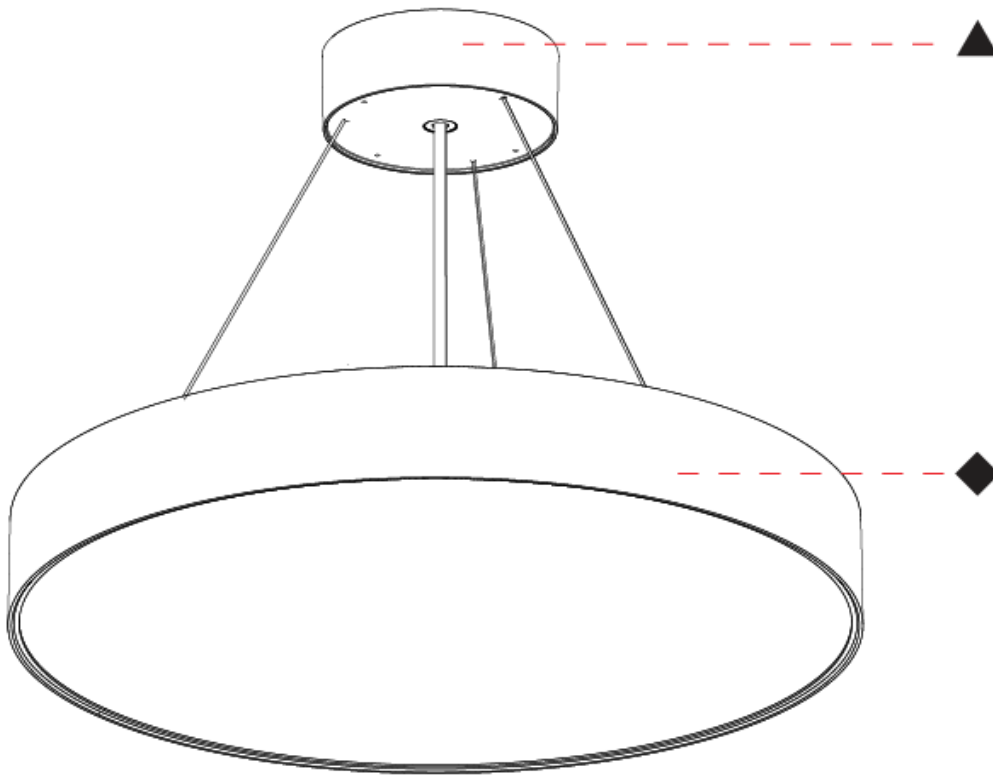

A3001115-

PROJECT	_____
TYPE	_____
SPECIFIER	_____
QUANTITY	_____
DATE	_____

A