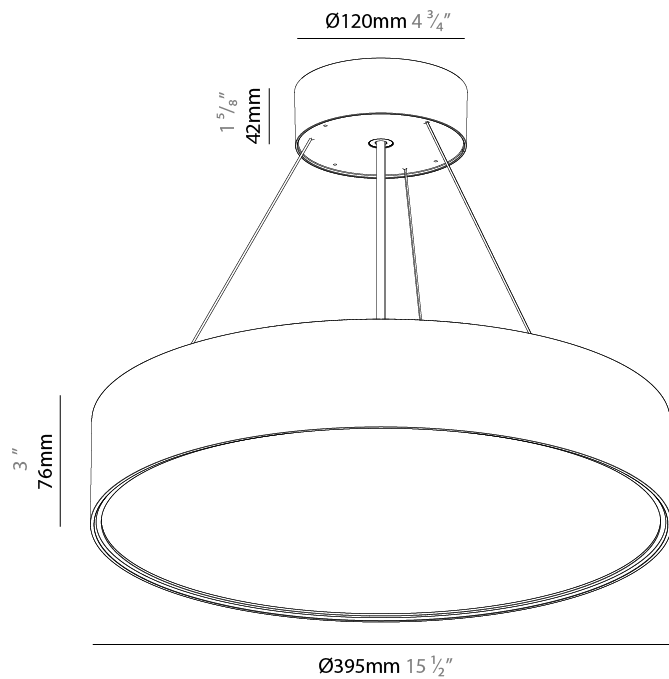

1. To build a product code in our configurator select the specify button on the base model # product page
2. To build a manual product code on this datasheet choose from the options listed below in blue font and add the suffix to the base model #

GENERAL

Series: Sign EVO
Partner: Prolicht
Division: Architectural
Installation: Suspension
Product Type: Pendant
Mounting Location: Ceiling
Light Distribution: Direct

PHYSICAL

Shape: Round
Diameter (mm): 395
Diameter (in): 15 1/2
Height (mm): 82
Height (in): 3 1/4
Weight (kg): 4.2
Diffuser: PMMA - Opal / Microprism / Clear Microprism
Fixture Finish: SSR / BKV / CWI / CRY / HAB / UFT / ITA / RUA / FTG / MYG / LOD / PUS / FRO / FUP / KIA / POP / BLS / SPG / MEY / GOH / CHC / COM / ABZ / JAG / OBR / MOS / ROR
Fixture Material: PMMA / Extruded Aluminum / Steel
Cable Details: 2000mm or 6000mm Transparent Cable

ELECTRICAL

Lamp Type: LED (Zhaga Standard)
Input Wattage (W): 10.3
Total Output Wattage (W): 9.1
Dimming: Non-Dimmable
Driver Included: Yes
Driver Location: Integrated
Driver Type: Constant Current - Universal
Driver Class: Class 2
Input Voltage (V): 120
Constant Current (MA): 700mA

LED

Color Temperature (°K): 2700 / 3000 / 3500 / 4000
Max. Delivered Lumen (lm): Max 1616
Nominal Lumen (lm): Max 1868
CRI: >90 CRI
Lamp Life (hrs): 50000

OPTICAL

RATINGS AND CERTIFICATIONS

Certified By: Certified for North American Standards
IP rating: IP40
Glare Rating: ≤ 19