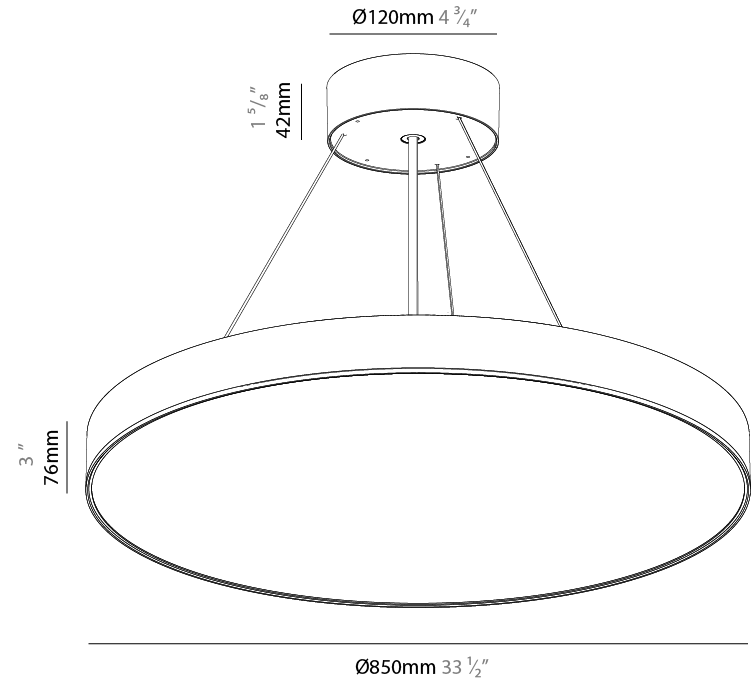

1. To build a product code in our configurator select the specify button on the base model # product page
2. To build a manual product code on this datasheet choose from the options listed below in blue font and add the suffix to the base model #

GENERAL

Series: Sign EVO
Partner: Prolicht
Division: Architectural
Installation: Suspension
Product Type: Pendant
Mounting Location: Ceiling
Light Distribution: Direct

PHYSICAL

Shape: Round
Diameter (mm): 850
Diameter (in): 33 ⁷/₁₆
Height (mm): 82
Height (in): 3 ¹/₄
Weight (kg): 8.8
Diffuser: [PMMA - Opal](#) / [Microprism](#) / [Clear Microprism](#)
Fixture Finish: [SSR / BKV / CWI / CRY / HAB / UFT / ITA / RUA / FTG / MYG / LOD / PUS / FRO / FUP / KIA / POP / BLS / SPG / MEY / GOH / CHC / COM / ABZ / JAG / OBR / MOS / ROR](#)
Fixture Material: [PMMA](#) / [Extruded Aluminum](#) / [Steel](#)
Cable Details: [2000mm](#) or [6000mm](#) [Transparent Cable](#)

ELECTRICAL

Lamp Type: LED (Zhaga Standard)
Input Wattage (W): 89.5
Total Output Wattage (W): 80.9
Dimming: [DALI Dimming](#) / [MATTER Dimming](#)
Driver Included: Yes
Driver Location: Integrated
Driver Type: Constant Current - Universal
Driver Class: Class 2
Input Voltage (V): 120

LED

Color Temperature (°K): 2700-6500 Tunable White
Max. Delivered Lumen (lm): Max 13972
Nominal Lumen (lm): Max 15523
CRI: >90 CRI
Lamp Life (hrs): 50000

OPTICAL

RATINGS AND CERTIFICATIONS

Certified By: Certified for North American Standards
IP rating: IP40

PROJECT
TYPE
SPECIFIER
QUANTITY
DATE