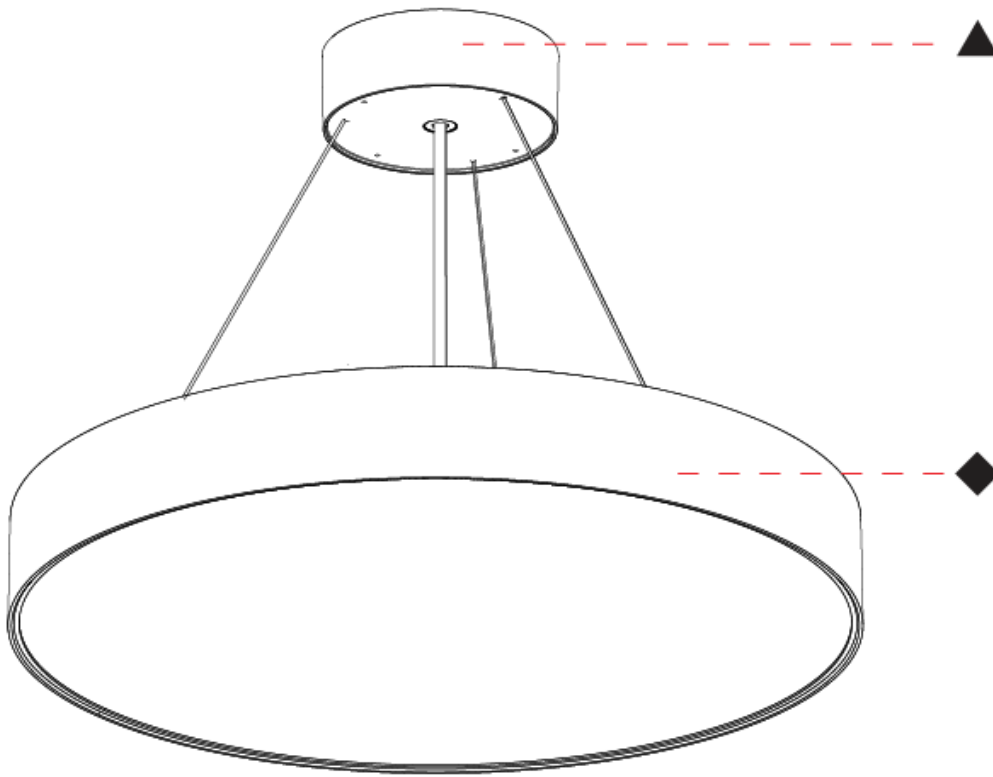

SIGN EVO SUSPENSION

A3001103-HE-

PROJECT	_____
TYPE	_____
SPECIFIER	_____
QUANTITY	_____
DATE	_____

A