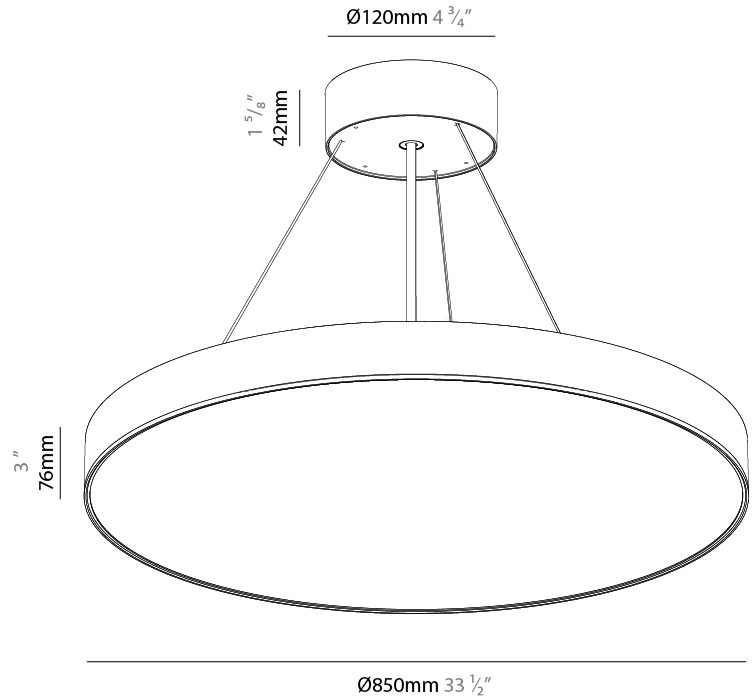

GENERAL

Series: Sign EVO
Partner: Prolicht
Division: Architectural
Installation: Suspension
Product Type: Pendant
Mounting Location: Ceiling
Light Distribution: Direct / Indirect

PHYSICAL

Shape: Round
Diameter (mm): 850
Diameter (in): 33 ⁷/₁₆
Height (mm): 82
Height (in): 3 ¹/₄
Weight (kg): 8.8
Diffuser: [PMMA - Opal](#) / [Microprism](#) / [Clear Microprism](#)
Fixture Finish: [SSR / BKV / CWI / CRY / HAB / UFT / ITA / RUA / FTG / MYG / LOD / PUS / FRO / FUP / KIA / POP / BLS / SPG / MEY / GOH / CHC / COM / ABZ / JAG / OBR / MOS / ROR](#)
Fixture Material: [PMMA](#) / [Extruded Aluminum](#) / [Steel](#)
Cable Details: [2000mm](#) or [6000mm Transparent Cable](#)

ELECTRICAL

Lamp Type: LED (Zhaga Standard)
Input Wattage (W): 116.2
Total Output Wattage (W): 105.4
Dimming: [Non-Dimmable](#)
Driver Included: Yes
Driver Location: Integrated
Driver Type: Constant Current - Universal
Driver Class: Class 2
Input Voltage (V): 120
Upon Request: [DALI Dimming](#) / [MATTER Dimming](#)

LED

Color Temperature (°K): 2700-6500 Tunable White
Max. Delivered Lumen (lm): Max 13972 (13972 Dir / 4670 Ind)
Nominal Lumen (lm): Max 15523
CRI: >90 CRI
Lamp Life (hrs): 50000

OPTICAL

RATINGS AND CERTIFICATIONS

Certified By: Certified for North American Standards
IP rating: IP40

PROJECT
TYPE
SPECIFIER
QUANTITY
DATE