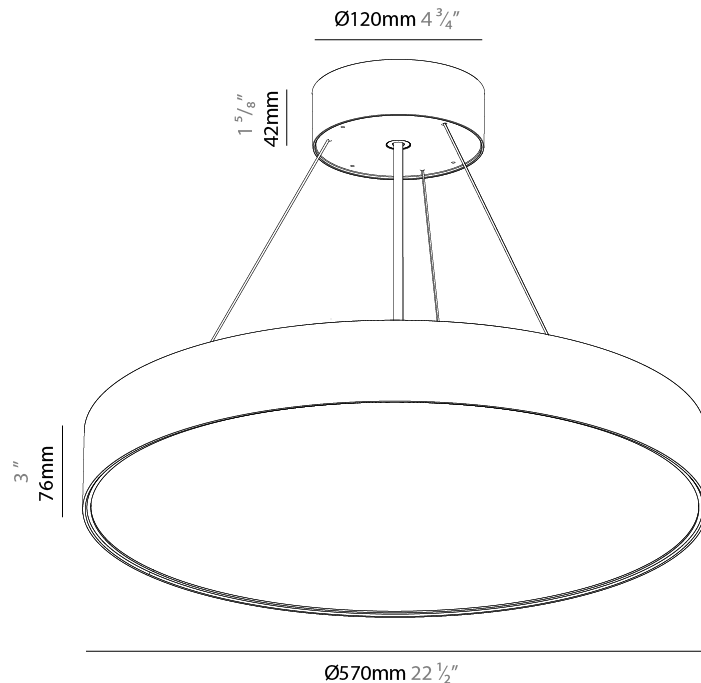

GENERAL

Series: Sign EVO
Partner: Prolicht
Division: Architectural
Installation: Suspension
Product Type: Pendant
Mounting Location: Ceiling
Light Distribution: Direct

PHYSICAL

Shape: Round
Diameter (mm): 570
Diameter (in): 22 7/16
Height (mm): 82
Height (in): 3 1/4
Weight (kg): 6.5
Diffuser: PMMA - Opal / Microprism / Clear Microprism
Fixture Finish: SSR / BKV / CWI / CRY / HAB / UFT / ITA / RUA / FTG / MYG / LOD / PUS / FRO / FUP / KIA / POP / BLS / SPG / MEY / GOH / CHC / COM / ABZ / JAG / OBR / MOS / ROR
Fixture Material: PMMA / Extruded Aluminum / Steel
Cable Details: 2000mm or 6000mm Transparent Cable

ELECTRICAL

Lamp Type: LED (Zhaga Standard)
Input Wattage (W): 52.6
Total Output Wattage (W): 45.7
Dimming: Tri-Mode (Non-Dimming and Phase Dimming (120Vac only) and 0-10V Dimming)
Driver Included: Yes
Driver Location: Integrated
Driver Type: Constant Current - Universal
Driver Class: Class 2
Input Voltage (V): 120
Constant Current (MA): 350mA
Upon Request: DALI Dimming / MATTER Dimming

LED

Color Temperature (°K): 2700 / 3000 / 3500 / 4000
Max. Delivered Lumen (lm): Max 8256
Nominal Lumen (lm): Mxa 9408
CRI: >90 CRI
Lamp Life (hrs): 50000

OPTICAL

RATINGS AND CERTIFICATIONS

Certified By: Certified for North American Standards
IP rating: IP40