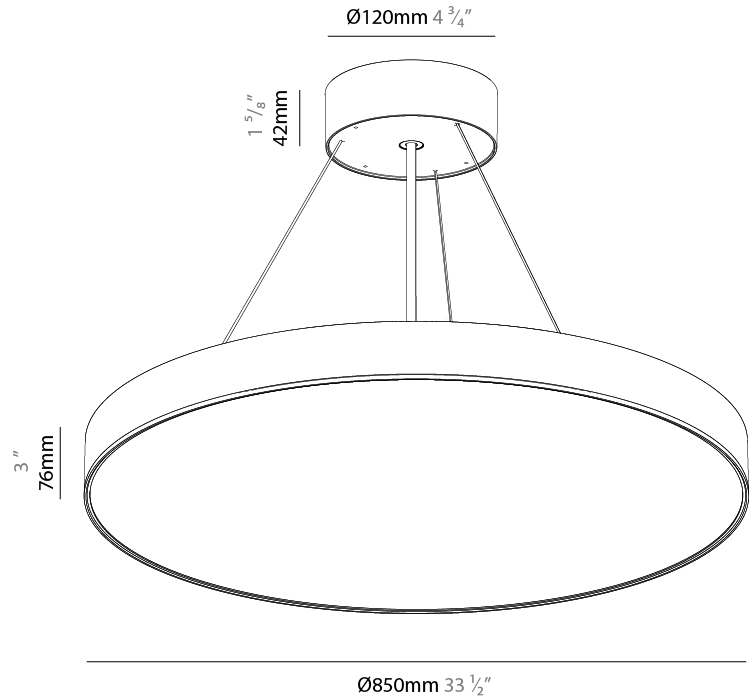

GENERAL

Series: Sign EVO
Partner: Prolicht
Division: Architectural
Installation: Suspension
Product Type: Pendant
Mounting Location: Ceiling
Light Distribution: Direct / Indirect

PHYSICAL

Shape: Round
Diameter (mm): 850
Diameter (in): 33 7/16
Height (mm): 82
Height (in): 3 1/4
Weight (kg): 8.8
Diffuser: PMMA - Opal / Microprism / Clear Microprism
Fixture Finish: SSR / BKV / CWI / CRY / HAB / UFT / ITA / RUA / FTG / MYG / LOD / PUS / FRO / FUP / KIA / POP / BLS / SPG / MEY / GOH / CHC / COM / ABZ / JAG / OBR / MOS / ROR
Fixture Material: PMMA / Extruded Aluminum / Steel
Cable Details: 2000mm or 6000mm Transparent Cable

ELECTRICAL

Lamp Type: LED (Zhaga Standard)
Input Wattage (W): 125.3
Total Output Wattage (W): 113.6
Dimming: Non-Dimmable
Driver Included: Yes
Driver Location: Integrated
Driver Type: Constant Current - Universal
Driver Class: Class 2
Input Voltage (V): 120
Upon Request: 0-10V Dimming / Phase Dimming / DALI Dimming

LED

Color Temperature (°K): 2700 / 3000 / 3500 / 4000
Max. Delivered Lumen (lm): Max 19899 (14543 Dir / 5357 Ind)
Nominal Lumen (lm): Max 22424
CRI: >90 CRI
Lamp Life (hrs): 50000

OPTICAL

RATINGS AND CERTIFICATIONS

Certified By: Certified for North American Standards
IP rating: IP40