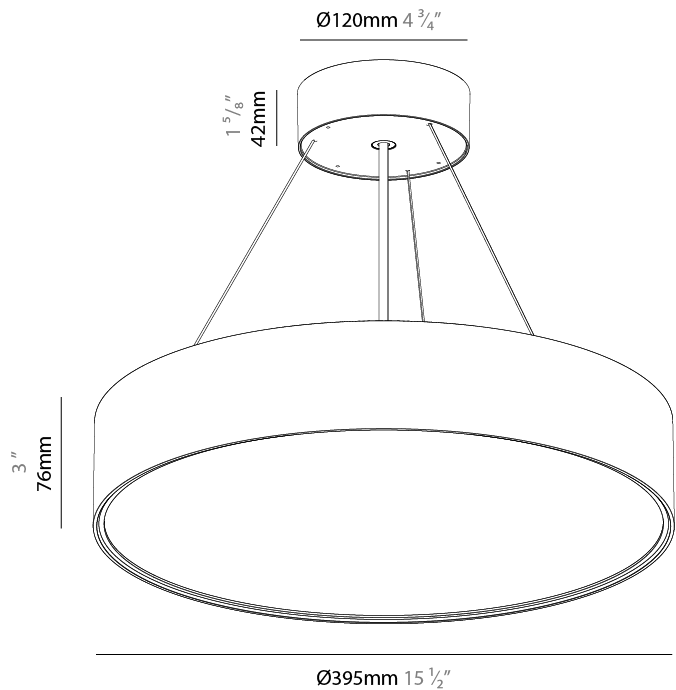

GENERAL

Series: Sign EVO
Partner: Prolicht
Division: Architectural
Installation: Suspension
Product Type: Pendant
Mounting Location: Ceiling
Light Distribution: Direct / Indirect

PHYSICAL

Shape: Round
Diameter (mm): 395
Diameter (in): 15 1/2
Height (mm): 82
Height (in): 3 3/4
Weight (kg): 4.2
Diffuser: [PMMA - Opal](#) / [Microprism](#) / [Clear Microprism](#)
Fixture Finish: [SSR / BKV / CWI / CRY / HAB / UFT / ITA / RUA / FTG / MYG / LOD / PUS / FRO / FUP / KIA / POP / BLS / SPG / MEY / GOH / CHC / COM / ABZ / JAG / OBR / MOS / ROR](#)
Fixture Material: [PMMA](#) / [Extruded Aluminum](#) / [Steel](#)
Cable Details: [2000mm](#) or [6000mm](#) [Transparent Cable](#)

ELECTRICAL

Lamp Type: LED (Zhaga Standard)
Input Wattage (W): 14.6
Total Output Wattage (W): 13.7
Dimming: Non-Dimmable
Driver Included: Yes
Driver Location: Integrated
Driver Type: Constant Current - Universal
Driver Class: Class 2
Input Voltage (V): 120
Upon Request: [0-10V Dimming](#) / [Phase Dimming](#) / [DALI Dimming](#)

LED

[Color Temperature (°K): 2700 / 3000 / 3500 / 4000](#)
Max. Delivered Lumen (lm): Max 2280 (1616 Dir / 664 Ind)
Nominal Lumen (lm): Max 2632
CRI: >90 CRI
Lamp Life (hrs): 50000

OPTICAL

RATINGS AND CERTIFICATIONS

Certified By: Certified for North American Standards
IP rating: IP40
Glare Rating: ≤ 19

PROJECT
TYPE
SPECIFIER
QUANTITY
DATE