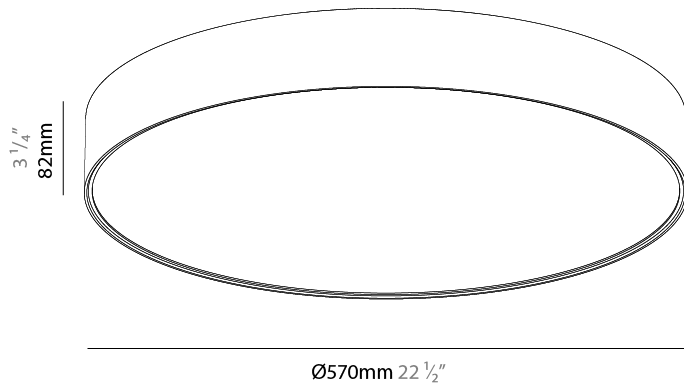

A3D406-HE-

base number   Color Temperature   Finishes (Diamond)   Finishes (Triangle)   Diffuser Options

1. To build a product code in our configurator select the specify button on the base model # product page
2. To build a manual product code on this datasheet choose from the options listed below in blue font and add the suffix to the base model #

GENERAL

Series: Sign EVO
Partner: Prolicht
Division: Architectural
Installation: Surface
Product Type: Ceiling Surface
Mounting Location: Ceiling
Light Distribution: Direct

PHYSICAL

Shape: Round
Diameter (mm): 570
Diameter (in): 22 7/16
Height (mm): 82
Height (in): 3 3/4
Weight (kg): 6.5
Diffuser: [PMMA - Opal](#) / [Microprism](#) / [Clear Microprism](#)
Fixture Finish: [SSR / BKV / CWI / CRY / HAB / UFT / ITA / RUA / FTG / MYG / LOD / PUS / FRO / FUP / KIA / POP / BLS / SPG / MEY / GOH / CHC / COM / ABZ / JAG / OBR / MOS / ROR](#)
Fixture Material: [PMMA](#) / [Extruded Aluminum](#) / [Steel](#)

ELECTRICAL

Lamp Type: LED (Zhaga Standard)
Input Wattage (W): 20.6
Total Output Wattage (W): 19.1
Dimming: Non-Dimmable
Driver Included: Yes
Driver Location: Integrated
Driver Type: Constant Current - Universal
Driver Class: Class 2
Input Voltage (V): 120

LED

Color Temperature (°K): [2700](#) / [3000](#) / [3500](#) / [4000](#)
Max. Delivered Lumen (lm): Max 3302
Nominal Lumen (lm): Mxa 3763
CRI: >90 CRI
Lamp Life (hrs): 50000

OPTICAL

RATINGS AND CERTIFICATIONS

Certified By: Certified for North American Standards
IP rating: IP40
Glare Rating: ≤ 19