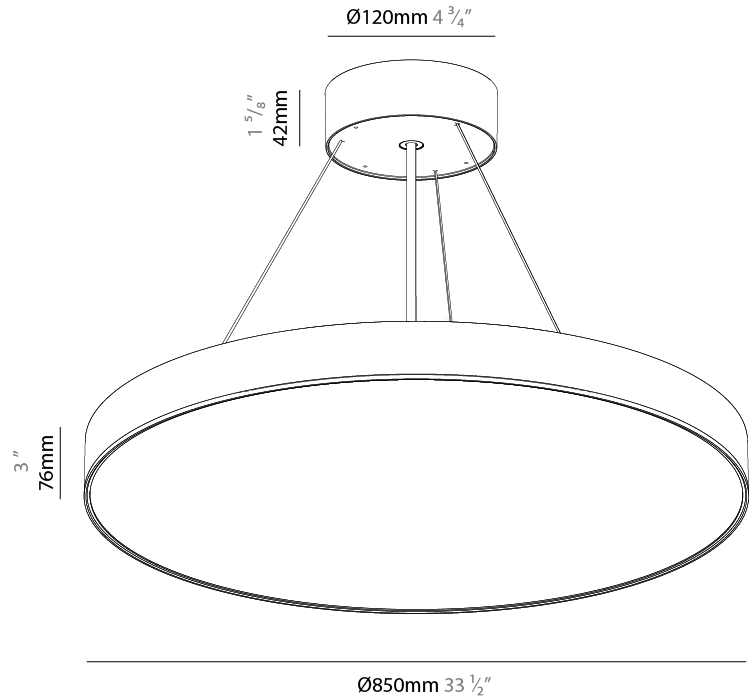

GENERAL

Series: Sign EVO
Partner: Prolicht
Division: Architectural
Installation: Suspension
Product Type: Pendant
Mounting Location: Ceiling
Light Distribution: Direct / Indirect

PHYSICAL

Shape: Round
Diameter (mm): 850
Diameter (in): 33 ⁷/₁₆
Height (mm): 82
Height (in): 3 ¹/₄
Weight (kg): 8.8
[Diffuser: PMMA - Opal / Microprism / Clear Microprism](#)
[Fixture Finish: SSR / BKV / CWI / CRY / HAB / UFT / ITA / RUA / FTG / MYG / LOD / PUS / FRO / FUP / KIA / POP / BLS / SPG / MEY / GOH / CHC / COM / ABZ / JAG / OBR / MOS / ROR](#)
Fixture Material: PMMA / Extruded Aluminum / Steel
[Cable Details: 2000mm or 6000mm Transparent Cable](#)

ELECTRICAL

Lamp Type: LED (Zhaga Standard)
Input Wattage (W): 77.4
Total Output Wattage (W): 70
Dimming: Non-Dimmable
Driver Included: Yes
Driver Location: Integrated
Driver Type: Constant Current - Universal
Driver Class: Class 2
Input Voltage (V): 120

LED

[Color Temperature (°K): 2700 / 3000 / 3500 / 4000](#)
Max. Delivered Lumen (lm): Max 12398 (7842 Dir / 4556 Ind)
Nominal Lumen (lm): Max 14042
CRI: >90 CRI
Lamp Life (hrs): 50000

OPTICAL

RATINGS AND CERTIFICATIONS

Certified By: Certified for North American Standards
IP rating: IP40
Glare Rating: ≤ 19

PROJECT _____
TYPE _____
SPECIFIER _____
QUANTITY _____
DATE _____