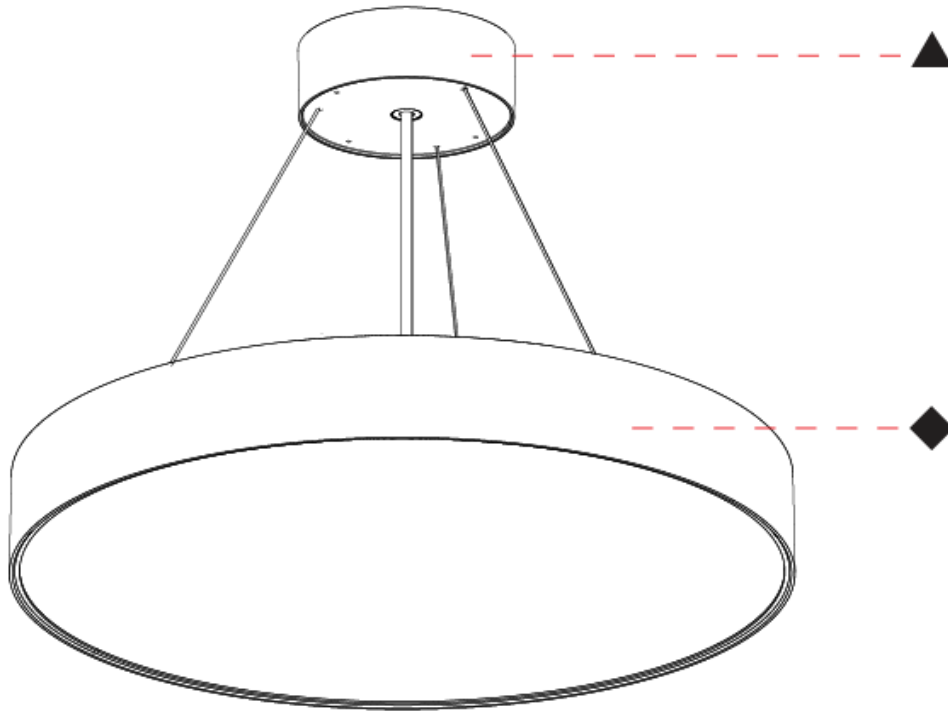

SIGN EVO SUSPENSION

A3001100-

PROJECT	_____
TYPE	_____
SPECIFIER	_____
QUANTITY	_____
DATE	_____

A