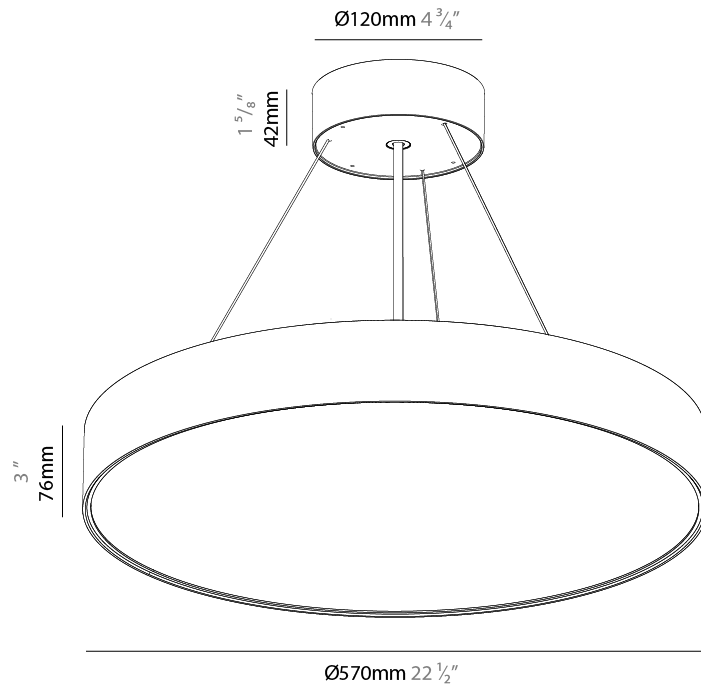

GENERAL

Series: Sign EVO
Partner: Prolicht
Division: Architectural
Installation: Suspension
Product Type: Pendant
Mounting Location: Ceiling
Light Distribution: Direct

PHYSICAL

Shape: Round
Diameter (mm): 570
Diameter (in): 22 7/16
Height (mm): 82
Height (in): 3 1/4
Weight (kg): 6.5
Diffuser: PMMA - Opal / Microprism / Clear Microprism
Fixture Finish: SSR / BKV / CWI / CRY / HAB / UFT / ITA / RUA / FTG / MYG / LOD / PUS / FRO / FUP / KIA / POP / BLS / SPG / MEY / GOH / CHC / COM / ABZ / JAG / OBR / MOS / ROR
Fixture Material: PMMA / Extruded Aluminum / Steel
Cable Details: 2000mm or 6000mm Transparent Cable

ELECTRICAL

Lamp Type: LED (Zhaga Standard)
Input Wattage (W): 53.1
Total Output Wattage (W): 48.2
Dimming: Non-Dimmable
Driver Included: Yes
Driver Location: Integrated
Driver Type: Constant Current - Universal
Driver Class: Class 2
Input Voltage (V): 120
Constant Current (MA): 350mA
Upon Request: DALI Dimming / MATTER Dimming

LED

Color Temperature (°K): 2700-6500 Tunable White
Max. Delivered Lumen (lm): Max 7784
Nominal Lumen (lm): Mxa 8870
CRI: >90 CRI
Lamp Life (hrs): 50000

OPTICAL

RATINGS AND CERTIFICATIONS

Certified By: Certified for North American Standards
IP rating: IP40

PROJECT
TYPE
SPECIFIER
QUANTITY
DATE