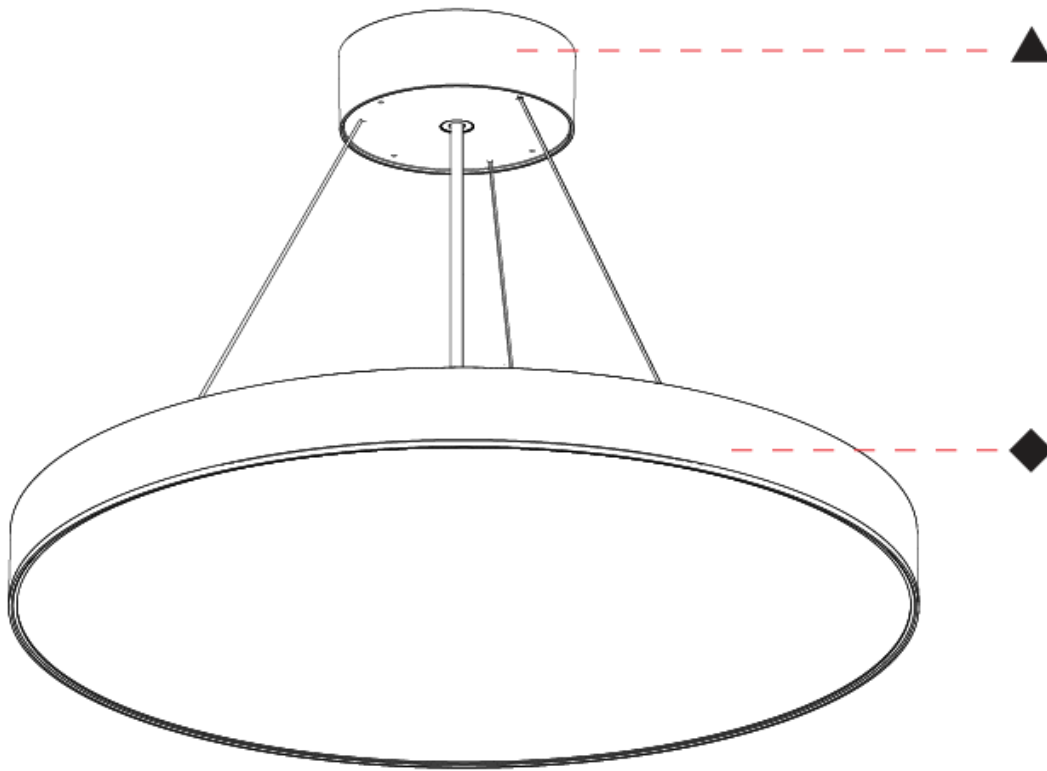

SIGN EVO SUSPENSION

A3001104-HE-

PROJECT	_____
TYPE	_____
SPECIFIER	_____
QUANTITY	_____
DATE	_____

A