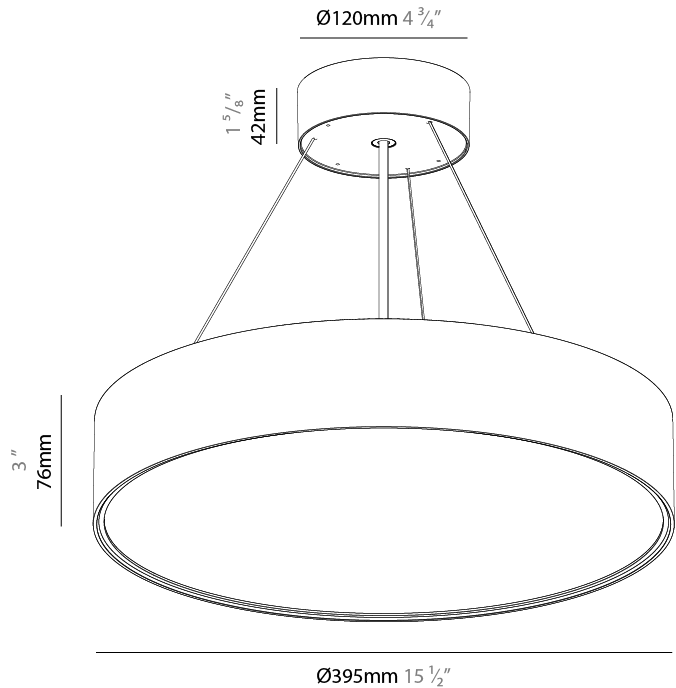

GENERAL

Series: Sign EVO
Partner: Prolicht
Division: Architectural
Installation: Suspension
Product Type: Pendant
Mounting Location: Ceiling
Light Distribution: Direct / Indirect

PHYSICAL

Shape: Round
Diameter (mm): 395
Diameter (in): 15 1/2
Height (mm): 82
Height (in): 3 1/4
Weight (kg): 4.2
Diffuser: [PMMA - Opal](#) / [Microprism](#) / [Clear Microprism](#)
Fixture Finish: [SSR / BKV / CWI / CRY / HAB / UFT / ITA / RUA / FTG / MYG / LOD / PUS / FRO / FUP / KIA / POP / BLS / SPG / MEY / GOH / CHC / COM / ABZ / JAG / OBR / MOS / ROR](#)
Fixture Material: [PMMA](#) / [Extruded Aluminum](#) / [Steel](#)
Cable Details: [2000mm](#) or [6000mm](#) [Transparent Cable](#)

ELECTRICAL

Lamp Type: LED (Zhaga Standard)
Input Wattage (W): 33.8
Total Output Wattage (W): 30.9
Dimming: [Non-Dimmable](#)
Driver Included: Yes
Driver Location: Integrated
Driver Type: Constant Current - Universal
Driver Class: Class 2
Input Voltage (V): 120
Upon Request: [0-10V Dimming](#) / [Phase Dimming](#) / [DALI Dimming](#)

LED

[Color Temperature (°K): 2700 / 3000 / 3500 / 4000](#)
Max. Delivered Lumen (lm): Max 5170 (4071 Dir / 1100Ind)
Nominal Lumen (lm): Max 5971
CRI: >90 CRI
Lamp Life (hrs): 50000

OPTICAL

RATINGS AND CERTIFICATIONS

Certified By: Certified for North American Standards
IP rating: IP40