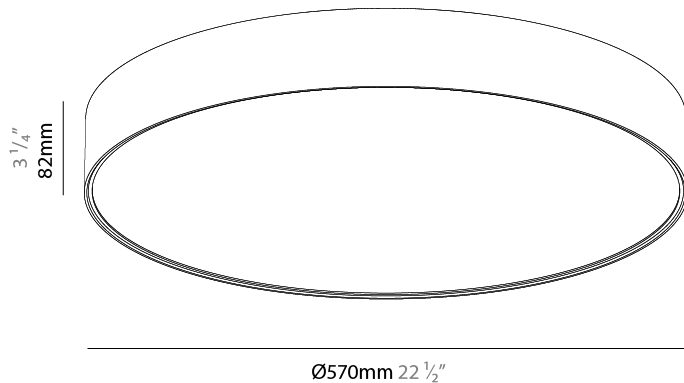

SIGN EVO SURFACE

A3D427-

base number	LED Dimming	Finishes (Diamond)	Finishes (Triangle)	Diffuser Options

1. To build a product code in our configurator select the specify button on the base model # product page
2. To build a manual product code on this datasheet choose from the options listed below in blue font and add the suffix to the base model #

GENERAL

Series: Sign EVO
Partner: Prolicht
Division: Architectural
Installation: Surface
Product Type: Ceiling Surface
Mounting Location: Ceiling
Light Distribution: Direct

PHYSICAL

Shape: Round
Diameter (mm): 570
Diameter (in): 22 7/16
Height (mm): 82
Height (in): 3 1/4
Weight (kg): 6.5
Diffuser: PMMA - Opal / Microprism / Clear Microprism
Fixture Finish: SSR / BKV / CWI / CRY / HAB / UFT / ITA / RUA / FTG / MYG / LOD / PUS / FRO / FUP / KIA / POP / BLS / SPG / MEY / GOH / CHC / COM / ABZ / JAG / OBR / MOS / ROR
Fixture Material: PMMA / Extruded Aluminum / Steel

ELECTRICAL

Lamp Type: LED (Zhaga Standard)
Input Wattage (W): 53.1
Total Output Wattage (W): 48.2
Dimming: DALI Dimming / MATTER Dimming
Driver Included: Yes
Driver Location: Integrated
Driver Type: Constant Current - Unviersal
Driver Class: Class 2
Input Voltage (V): 120

LED

Color Temperature (°K): 2700-6500 Tunable White
Max. Delivered Lumen (lm): Max 7784
Nominal Lumen (lm): Mxa 8870
CRI: >90 CRI
Lamp Life (hrs): 50000

OPTICAL

RATINGS AND CERTIFICATIONS

Certified By: Certified for North American Standards
IP rating: IP40