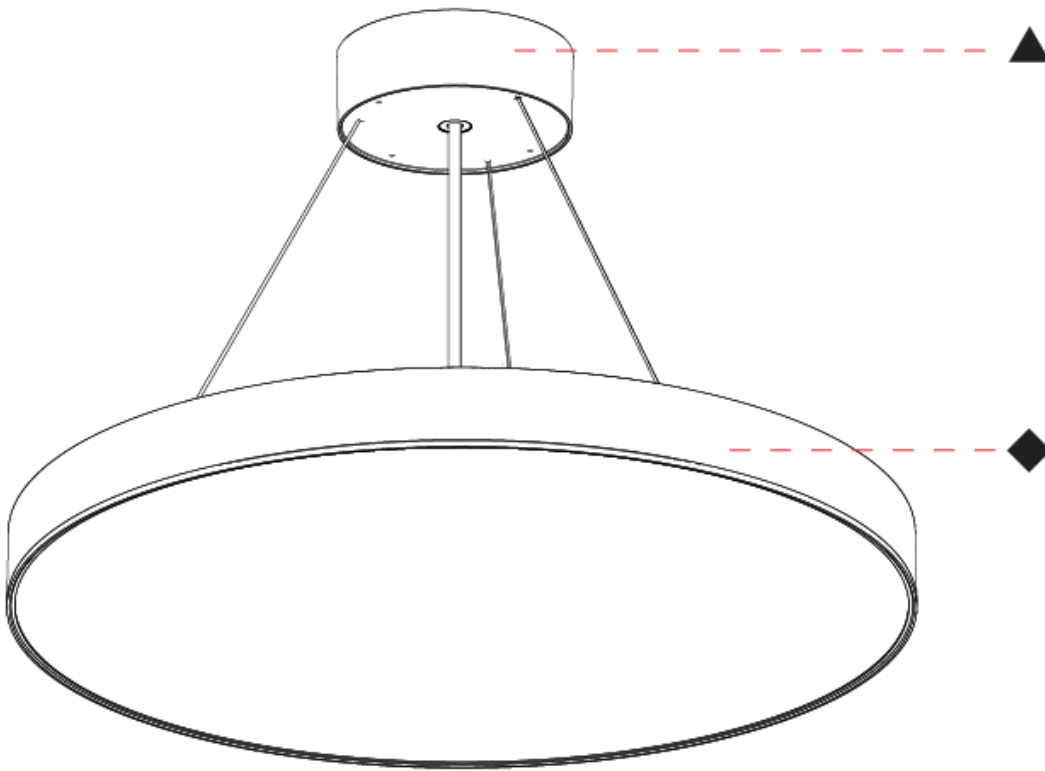

SIGN EVO SUSPENSION

A3001104-

PROJECT	_____
TYPE	_____
SPECIFIER	_____
QUANTITY	_____
DATE	_____

A