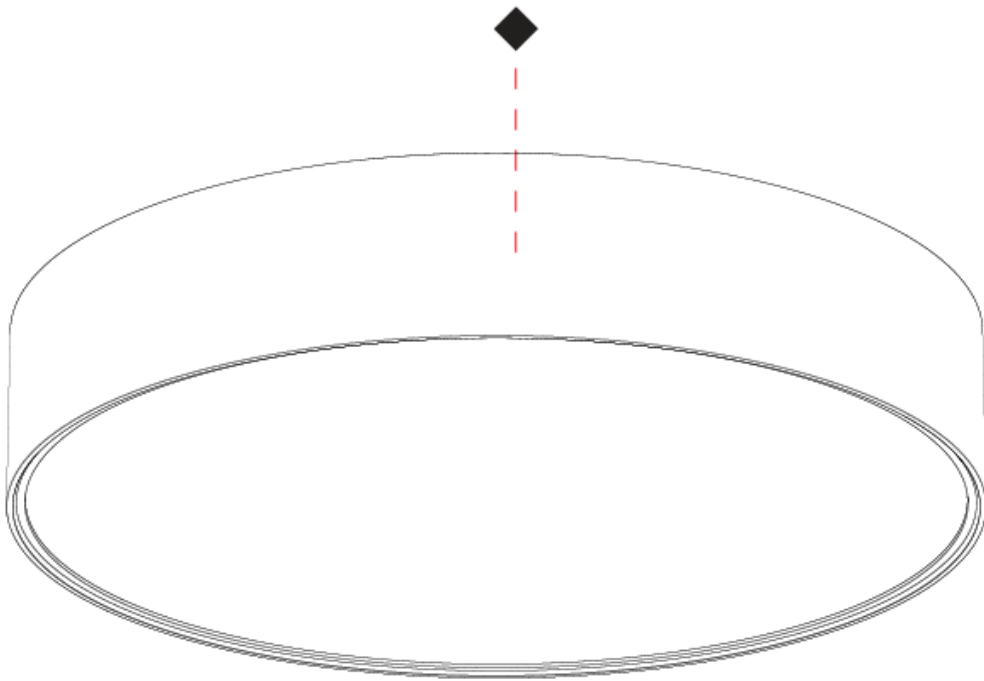

A3D405-

PROJECT

TYPE

SPECIFIER

QUANTITY

DATE