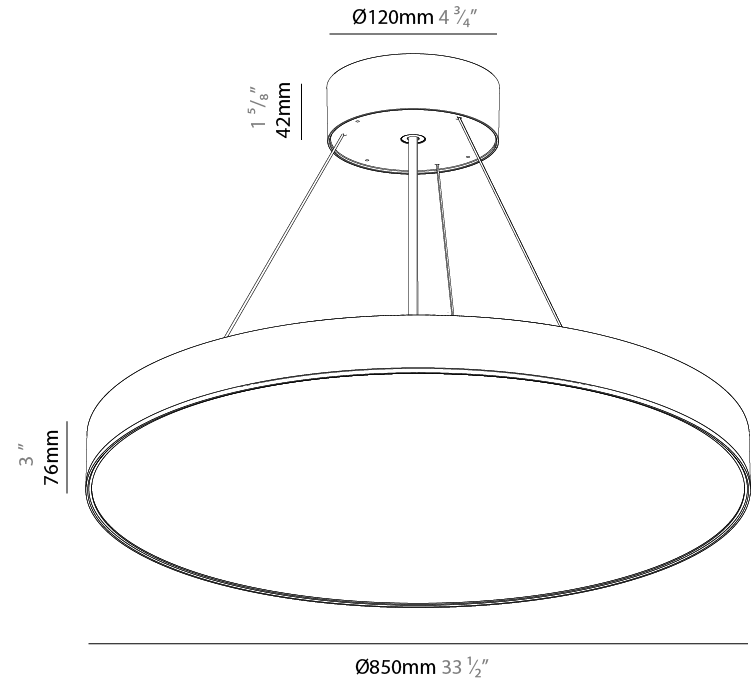

GENERAL

Series: Sign EVO
Partner: Prolicht
Division: Architectural
Installation: Suspension
Product Type: Pendant
Mounting Location: Ceiling
Light Distribution: Direct

PHYSICAL

Shape: Round
Diameter (mm): 850
Diameter (in): 33 ⁷/₁₆
Height (mm): 82
Height (in): 3 ¹/₄
Weight (kg): 8.8
Diffuser: PMMA - Opal / Microprism / Clear Microprism
Fixture Finish: SSR / BKV / CWI / CRY / HAB / UFT / ITA / RUA / FTG / MYG / LOD / PUS / FRO / FUP / KIA / POP / BLS / SPG / MEY / GOH / CHC / COM / ABZ / JAG / OBR / MOS / ROR
Fixture Material: PMMA / Extruded Aluminum / Steel
Cable Details: 2000mm or 6000mm Transparent Cable

ELECTRICAL

Lamp Type: LED (Zhaga Standard)
Input Wattage (W): 96
Total Output Wattage (W): 82.4
Dimming: Tri-Mode (Non-Dimming and Phase Dimming (120Vac only) and 0-10V Dimming)
Driver Included: Yes
Driver Location: Integrated
Driver Type: Constant Current - Universal
Driver Class: Class 2
Input Voltage (V): 120
Constant Current (mA): 700mA
Upon Request: DALI Dimming / MATTER Dimming

LED

Color Temperature (°K): 2700 / 3000 / 3500 / 4000
Max. Delivered Lumen (lm): Max 14543
Nominal Lumen (lm): Max 16157
CRI: >90 CRI
Lamp Life (hrs): 50000

OPTICAL

RATINGS AND CERTIFICATIONS

Certified By: Certified for North American Standards
IP rating: IP40