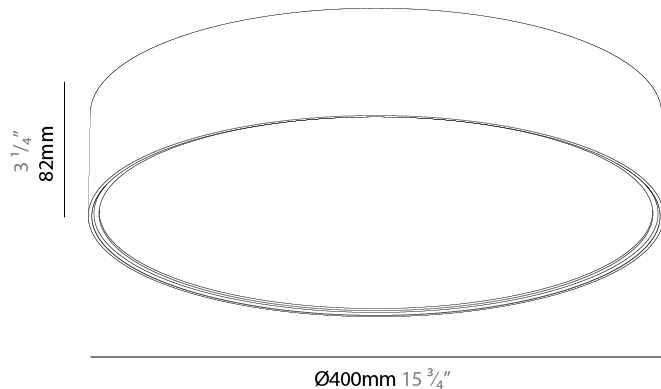

1. To build a product code in our configurator select the specify button on the base model # product page
2. To build a manual product code on this datasheet choose from the options listed below in blue font and add the suffix to the base model #

GENERAL

Series: Sign EVO
Partner: Prolicht
Division: Architectural
Installation: Surface
Product Type: Ceiling Surface
Mounting Location: Ceiling
Light Distribution: Direct

PHYSICAL

Shape: Round
Diameter (mm): 395
Diameter (in): 15 1/2
Height (mm): 82
Height (in): 3 1/4
Weight (kg): 4.2
Diffuser: PMMA - Opal / Microprism / Clear Microprism
Fixture Finish: SSR / BKV / CWI / CRY / HAB / UFT / ITA / RUA / FTG / MYG / LOD / PUS / FRO / FUP / KIA / POP / BLS / SPG / MEY / GOH / CHC / COM / ABZ / JAG / OBR / MOS / ROR
Fixture Material: PMMA / Extruded Aluminum / Steel

ELECTRICAL

Lamp Type: LED (Zhaga Standard)
Input Wattage (W): 10.3
Total Output Wattage (W): 9.1
Dimming: Non-Dimmable
Driver Included: Yes
Driver Location: Integrated
Driver Type: Constant Current - Universal
Driver Class: Class 2
Input Voltage (V): 120
Constant Current (MA): 700mA

LED

Color Temperature (*K): 2700 / 3000 / 3500 / 4000
Max. Delivered Lumen (lm): Max 1616
Nominal Lumen (lm): Max 1868
CRI: >90 CRI
Lamp Life (hrs): 50000

OPTICAL

RATINGS AND CERTIFICATIONS

Certified By: Certified for North American Standards
IP rating: IP40
Glare Rating: ≤ 19