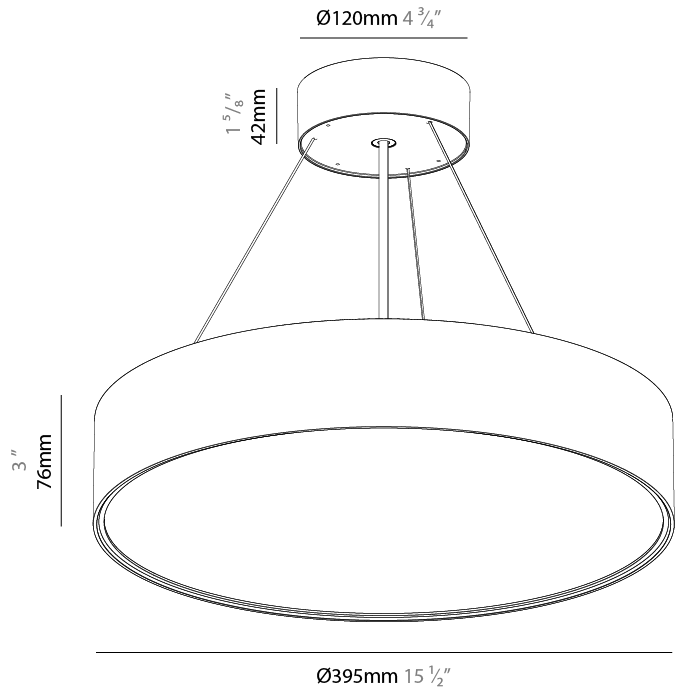

1. To build a product code in our configurator select the specify button on the base model # product page
2. To build a manual product code on this datasheet choose from the options listed below in blue font and add the suffix to the base model #

GENERAL

Series: Sign EVO
Partner: Prolicht
Division: Architectural
Installation: Suspension
Product Type: Pendant
Mounting Location: Ceiling
Light Distribution: Direct / Indirect

PHYSICAL

Shape: Round
Diameter (mm): 395
Diameter (in): 15 1/2
Height (mm): 82
Height (in): 3 1/4
Weight (kg): 4.2
Diffuser: PMMA - Opal / Microprism / Clear Microprism
Fixture Finish: SSR / BKV / CWI / CRY / HAB / UFT / ITA / RUA / FTG / MYG / LOD / PUS / FRO / FUP / KIA / POP / BLS / SPG / MEY / GOH / CHC / COM / ABZ / JAG / OBR / MOS / ROR
Fixture Material: PMMA / Extruded Aluminum / Steel
Cable Details: 2000mm or 6000mm Transparent Cable

ELECTRICAL

Lamp Type: LED (Zhaga Standard)
Input Wattage (W): 34.1
Total Output Wattage (W): 30.9
Dimming: Non-Dimmable
Driver Included: Yes
Driver Location: Integrated
Driver Type: Constant Current - Universal
Driver Class: Class 2
Input Voltage (V): 120
Upon Request: DALI Dimming / MATTER Dimming

LED

Color Temperature (°K): 2700-6500 Tunable White
Max. Delivered Lumen (lm): Max 4865 (3838 Dir / 1027 Ind)
Nominal Lumen (lm): Max 5618
CRI: >90 CRI
Lamp Life (hrs): 50000

OPTICAL

RATINGS AND CERTIFICATIONS

Certified By: Certified for North American Standards
IP rating: IP40