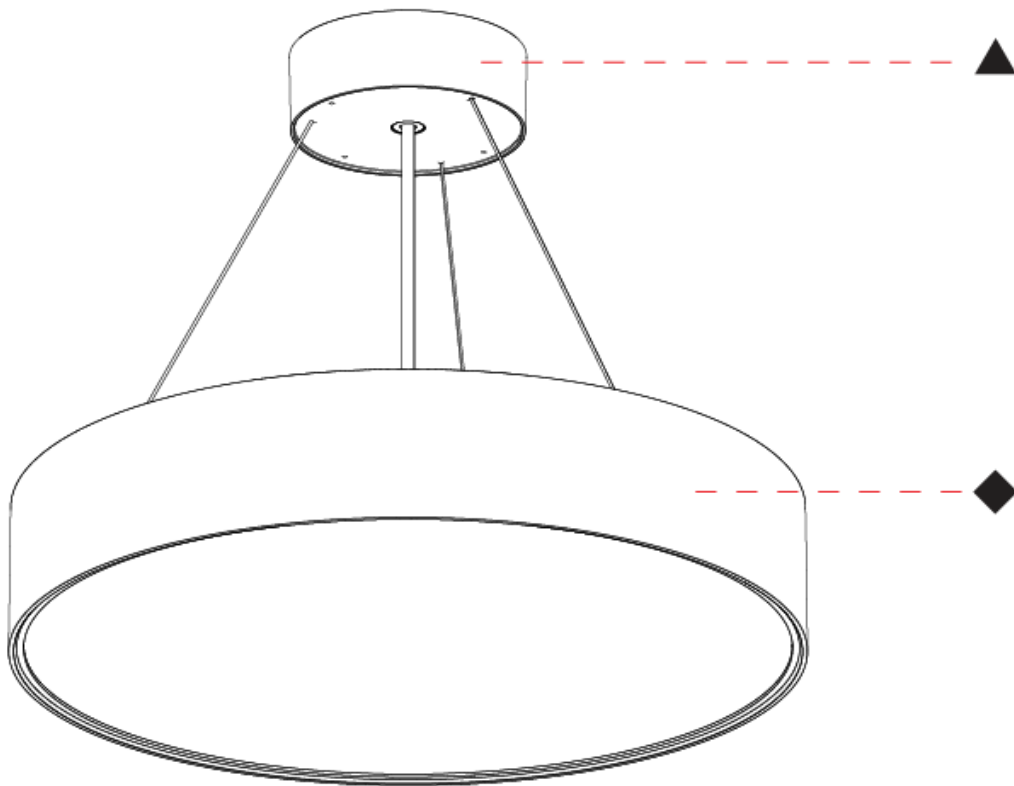

SIGN EVO SUSPENSION

A3001102-

PROJECT

TYPE

SPECIFIER

QUANTITY

DATE

A